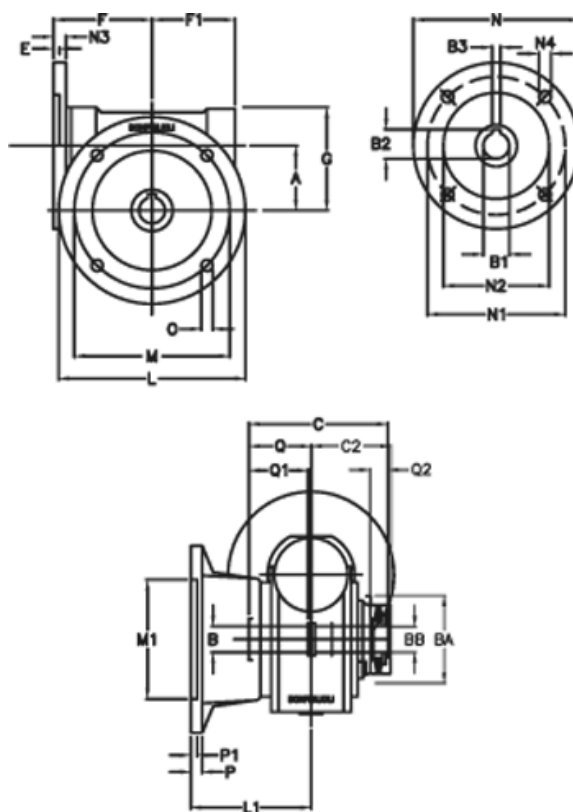

Article number: 390204901842816

Description: Worm Gear with Torque Limiter
VF 49-L1-F-18 P71B14

Measures

| | | | |
|------------|-------------------------------|-----------|----------|
| a = 49.50 | C2 = 63,5 | m = 90 | P = 12 |
| B = 25 | Description = VF 49F-xx-71B14 | M1 = 70 | P1 = 10 |
| B1 E7 = 14 | E = 3.0 | N = 105 | Q = 51.0 |
| B2 = 16.3 | F = 70 | N1 = 85 | Q1 = 41 |
| B3 H9 = 5 | F1 = 63 | N2 = 70 | Q2 = 15 |
| BA = 63 | g = 80 | N3 = 10.5 | |
| BB H7 = 14 | L = 125 | N4 = 6.5 | |
| C = 105 | L1 = 85.5 | O = 10.5 | |